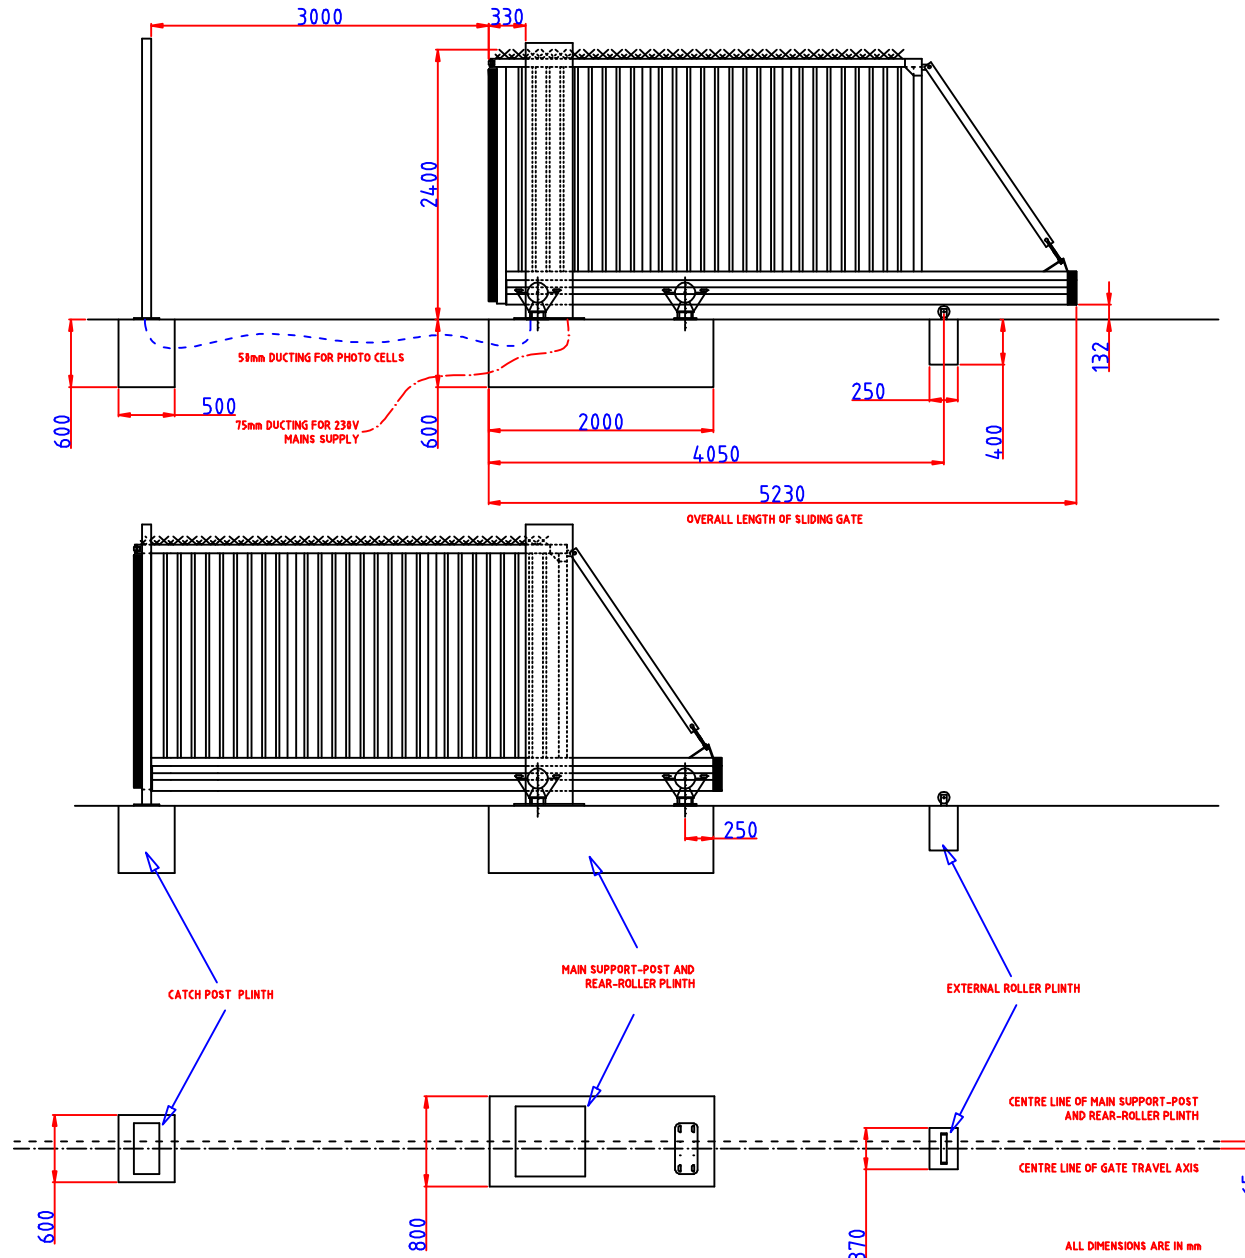

PF9000 3 METRE RH AUTOMATIC SLIDING GATE

DRAWN BY :	STUART RUSSELL	TITLE :	PF9000 3M X 2.4M RH AUTOMATIC SLIDING GATE			
DATE :	16/12/2009	DRAWING NUMBER :	PF9000-3X2.4RHA	REVISION :	1	
SCALE :	SCHEMATIC					