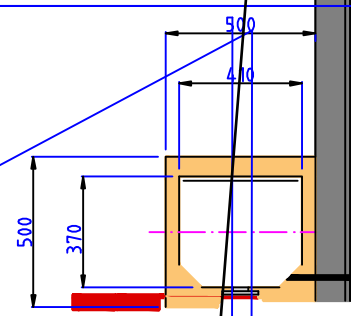

PF6000Lux AUTOMATIC RAISE ARM BARRIER

OVERALL POLE LENG